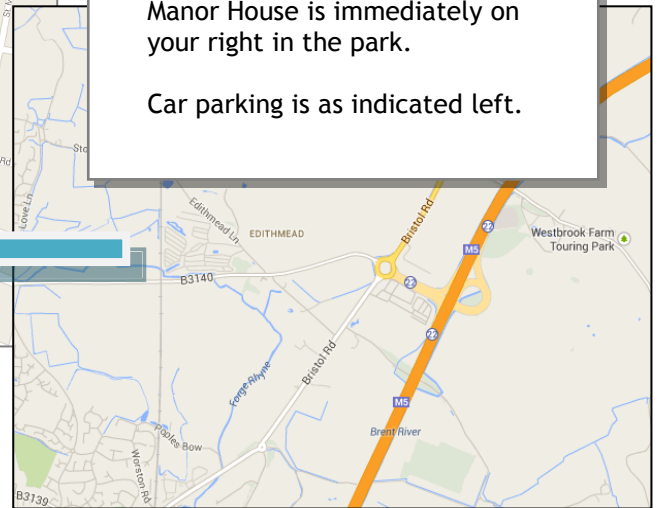

# HOW TO FIND US

Address: **Brue Suite, Manor House  
Manor Road (B3140)  
Burnham on Sea  
Somerset  
TA8 2AS**

Tel: 01278 773573

-  Manor House
-  ESSO Garage
-  Parking
-  On Street
-  Pay and Display Community Centre
-  Charlesstone Road

**FROM JUNCTION 22 M5**  
Take the B3140 to town centre.  
Look for the Esso garage at mini roundabout and bear right.  
Manor House is immediately on your right in the park.  
Car parking is as indicated left.