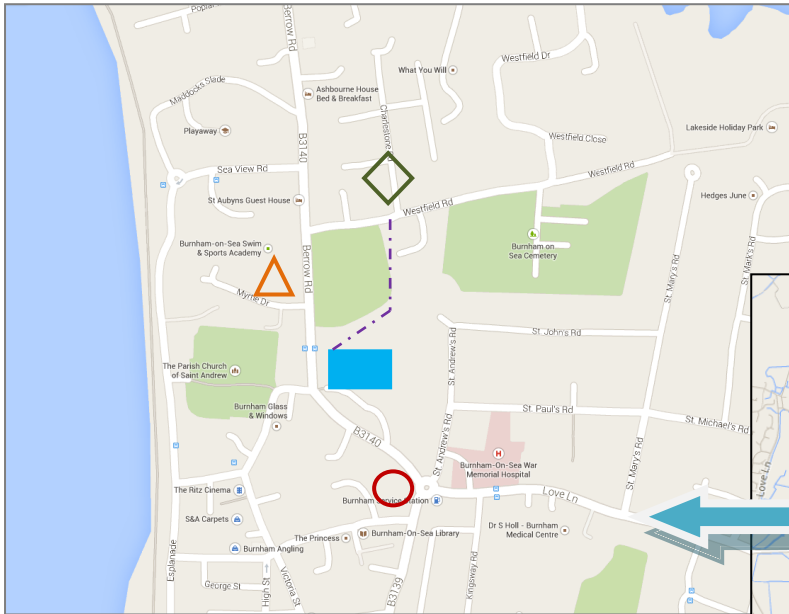

# HOW TO FIND US

Address: **Brue Suite, Manor House  
Manor Road (B3140)  
Burnham on Sea  
Somerset  
TA8 2AS**

Tel: 01278 773573

-  Manor House
-  ESSO Garage
-  Parking
-  On Street
-  Pay and Display Community Centre
-  Charlesstone Road

**FROM JUNCTION 22 M5**  
Take the B3140 to town centre.  
Look for the Esso garage at mini roundabout and bear right.  
Manor House is immediately on your right in the park.  
Car parking is as indicated left.